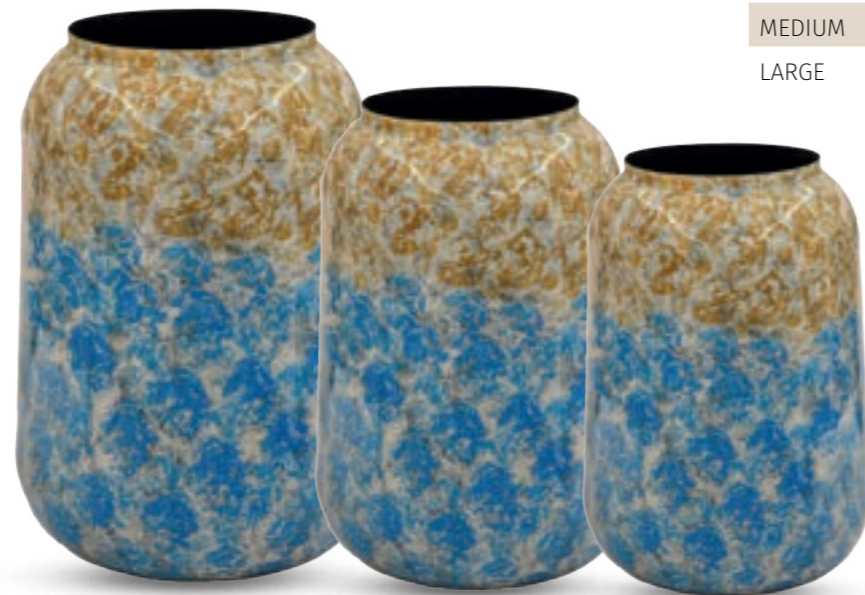

FINISH: Slate Green

SIZES (CM)	H	D	L
SMALL	24	21	21
MEDIUM	42	30	30
LARGE	62	46	46

Blue Blossom

PRODUCT NAME: Classic Essence Pot

PRODUCT CODE: AOG393

FINISH: Blue Blossom

SIZES (CM)	H	D	L
SMALL	24	21	21
MEDIUM	42	30	30
LARGE	62	46	46